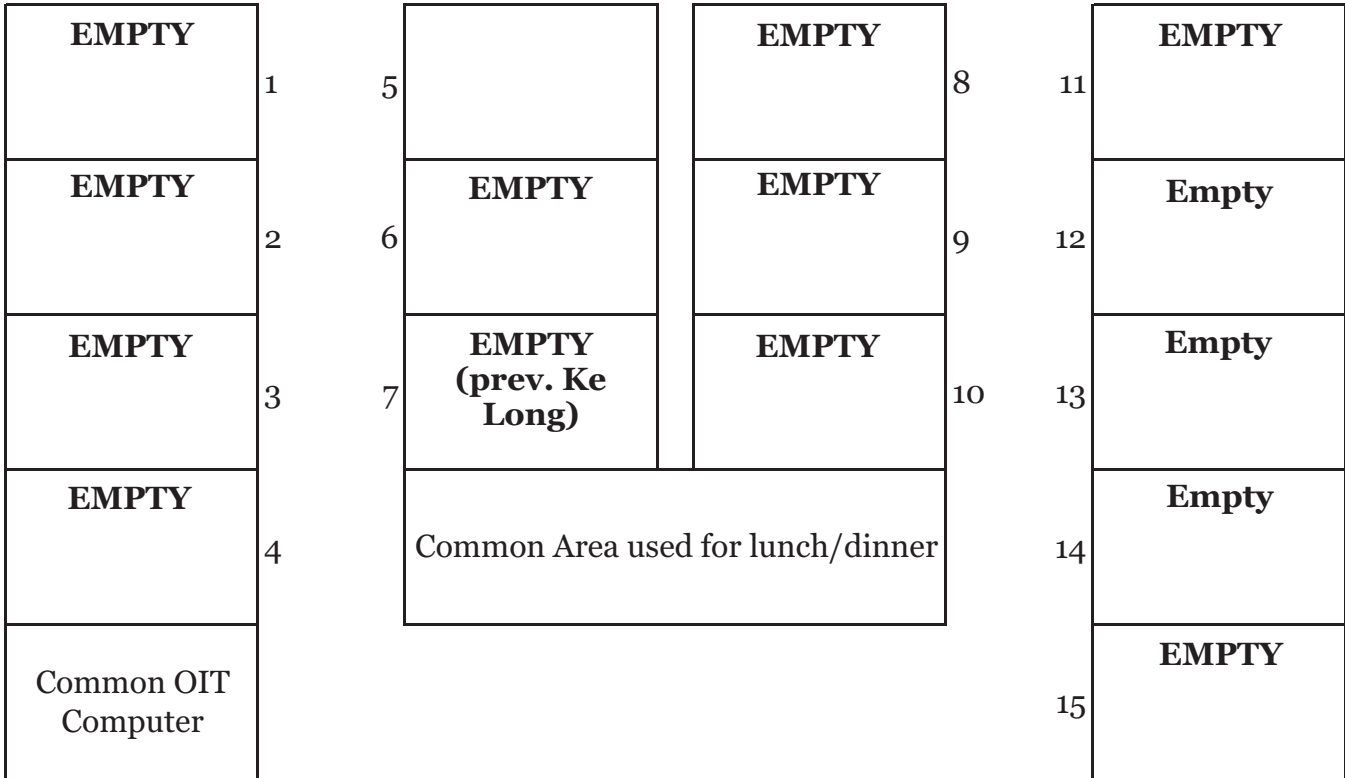

Door

Room C307

Keith Chung	1	5	EMPTY
Isaac Chan (till 12/31/09)	2	6	Chih-Hung Cheng (till 12/31/09)
Empty	3	7	Yifei Huang
Chao Wang	4	8	Empty

Door

Room C413

Room C411 - Shayegan Lab

Door

Room C430