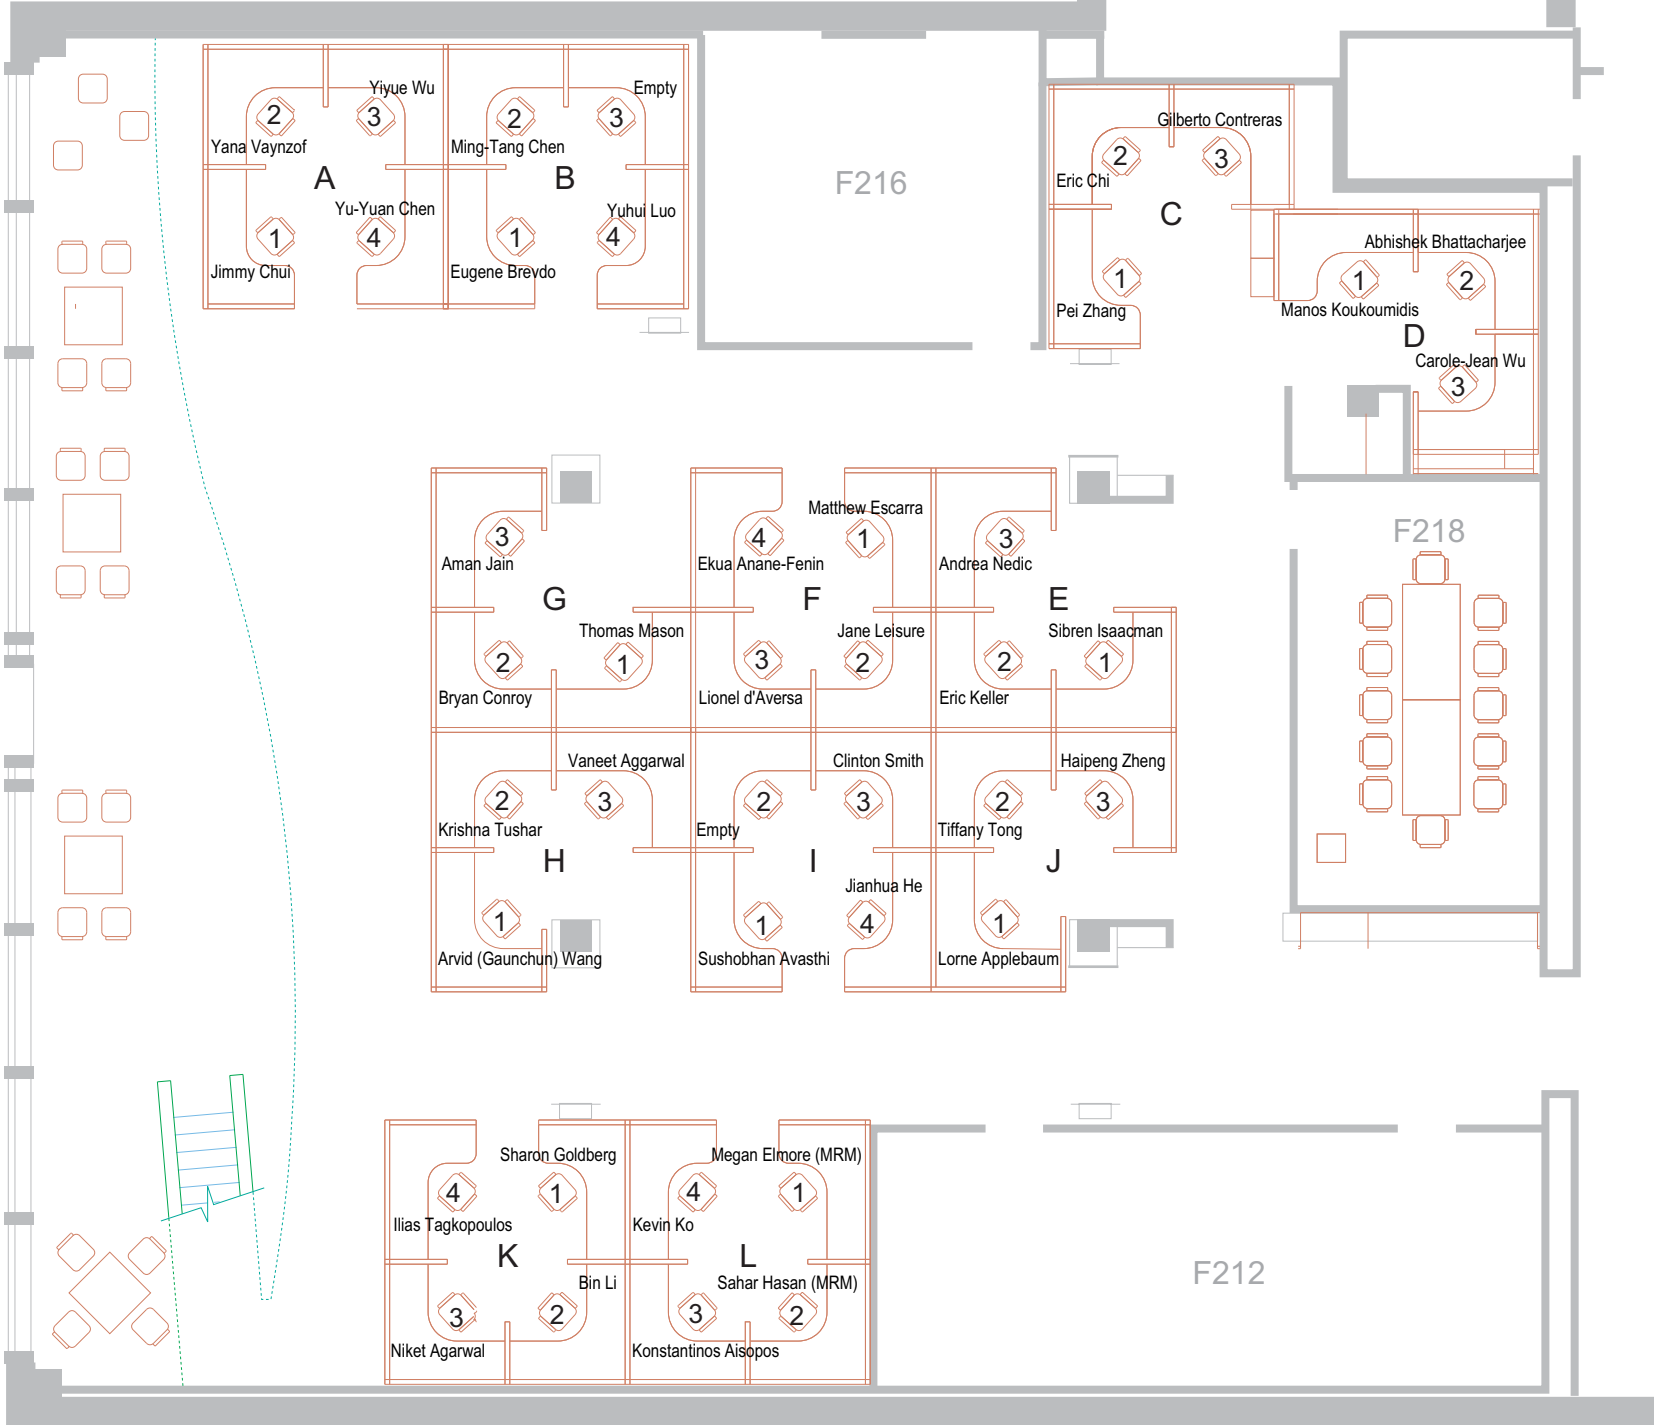

Door

Atrium Seating

D201

	1 MAE
Yenting Chiu	

2 MAE	
	7 MAE

14 Noah Davidsohn	
	8 MAE

	13 31 MAE
MAE	

3 Zhen Xiang	4 MAE
MAE	Noah Jafferis

25 Jiun-Yun Li	26 Saurabh Gupta
27 MAE	28 MAE

29 MAE	30 MAE
33 MAE	34 MAE

32

35 36

desk assignments

F2

desk assignments

F3