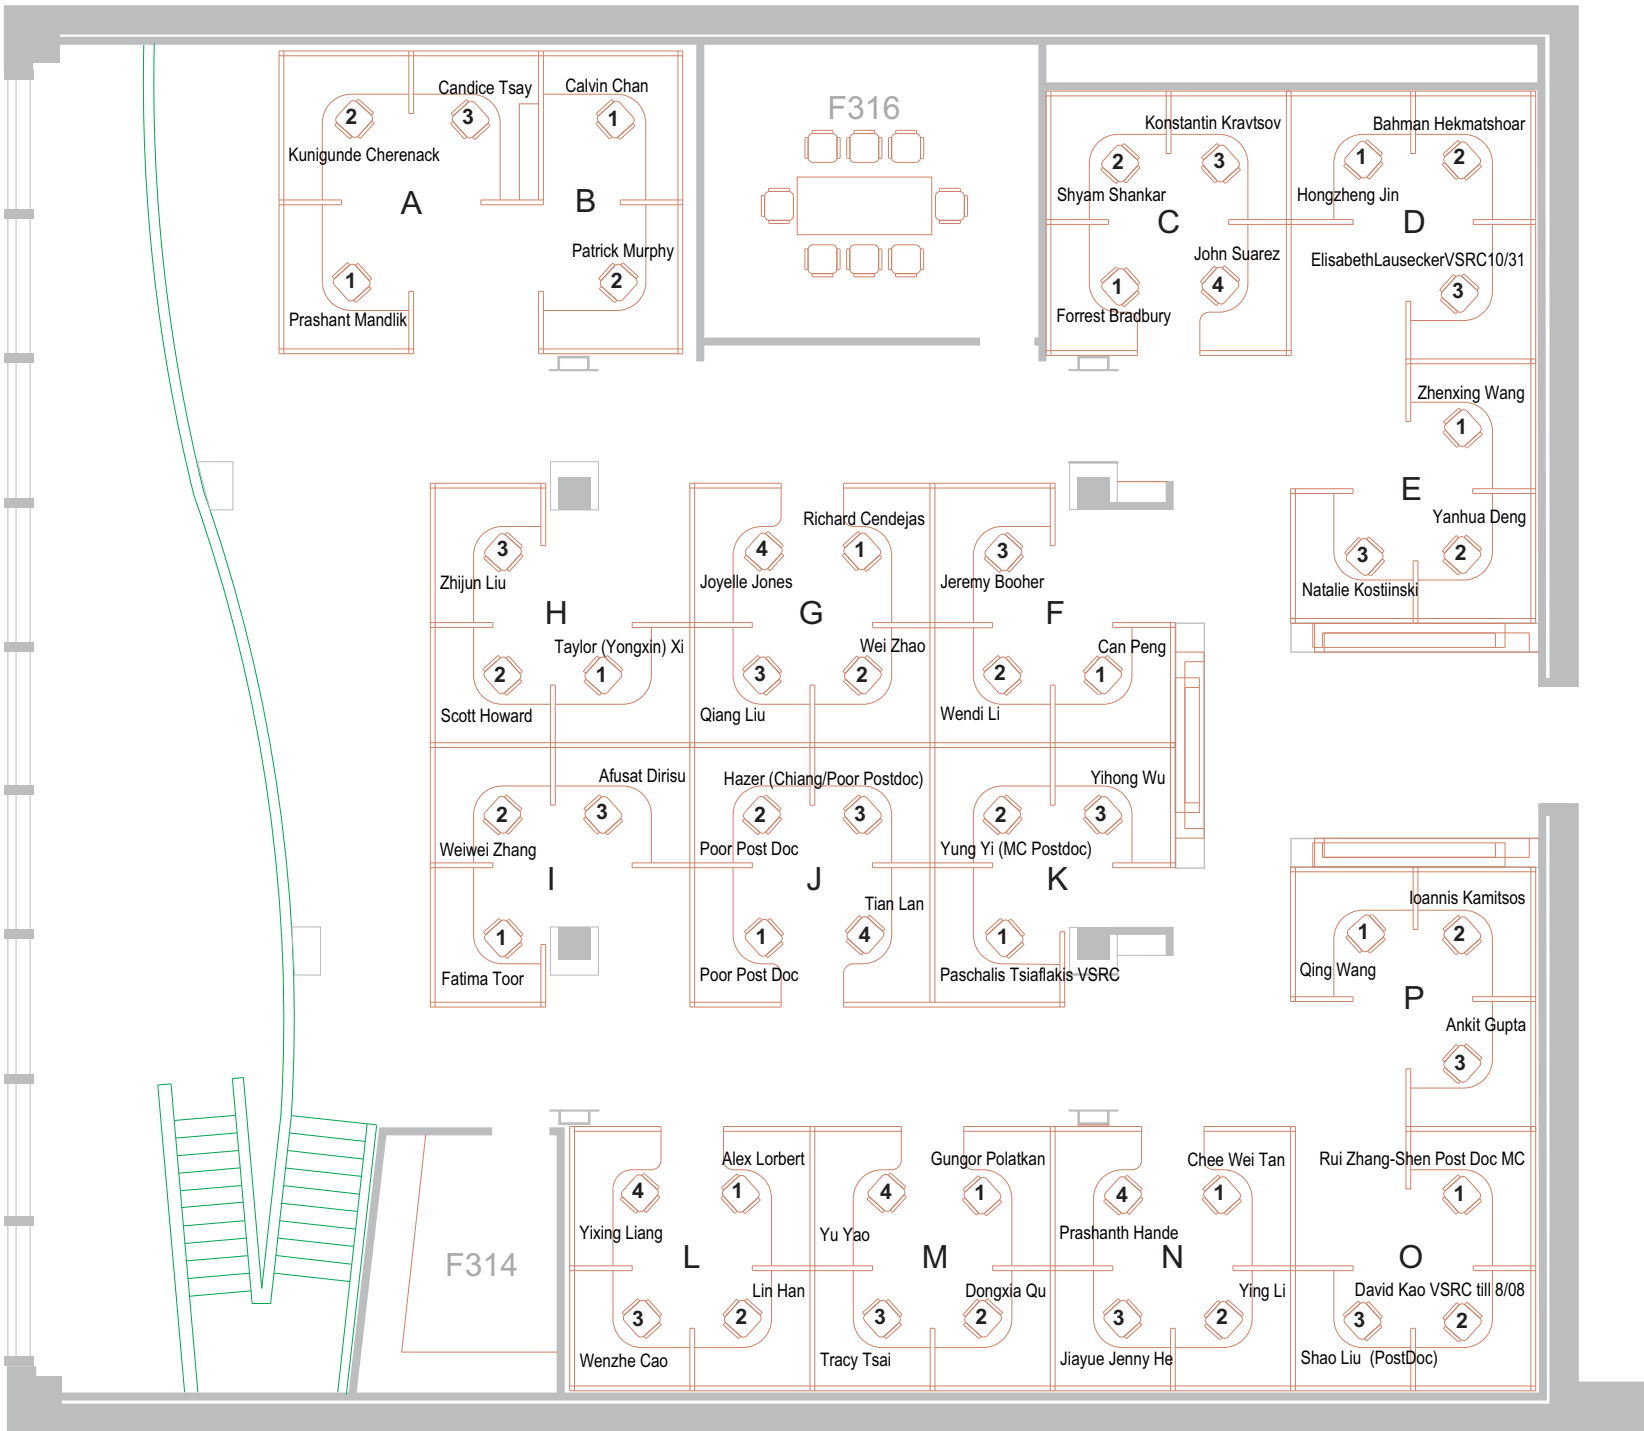

Door

Room B227

David Champagne	1
Empty	2

Reaouven Elbaz	Yedidya Hilewitz	1
Zhenghong Wang	Jakub Szefer	2

Room B229

Empty	3
Jeff Dwoskin	4

Lobby

Door

25 Jiun-Yun Li	26 Saurabh Gupta
27 MAE	28 MAE

29 MAE	30 MAE
33 MAE	34 MAE

32

35 36

desk assignments

F2

desk assignments

F3