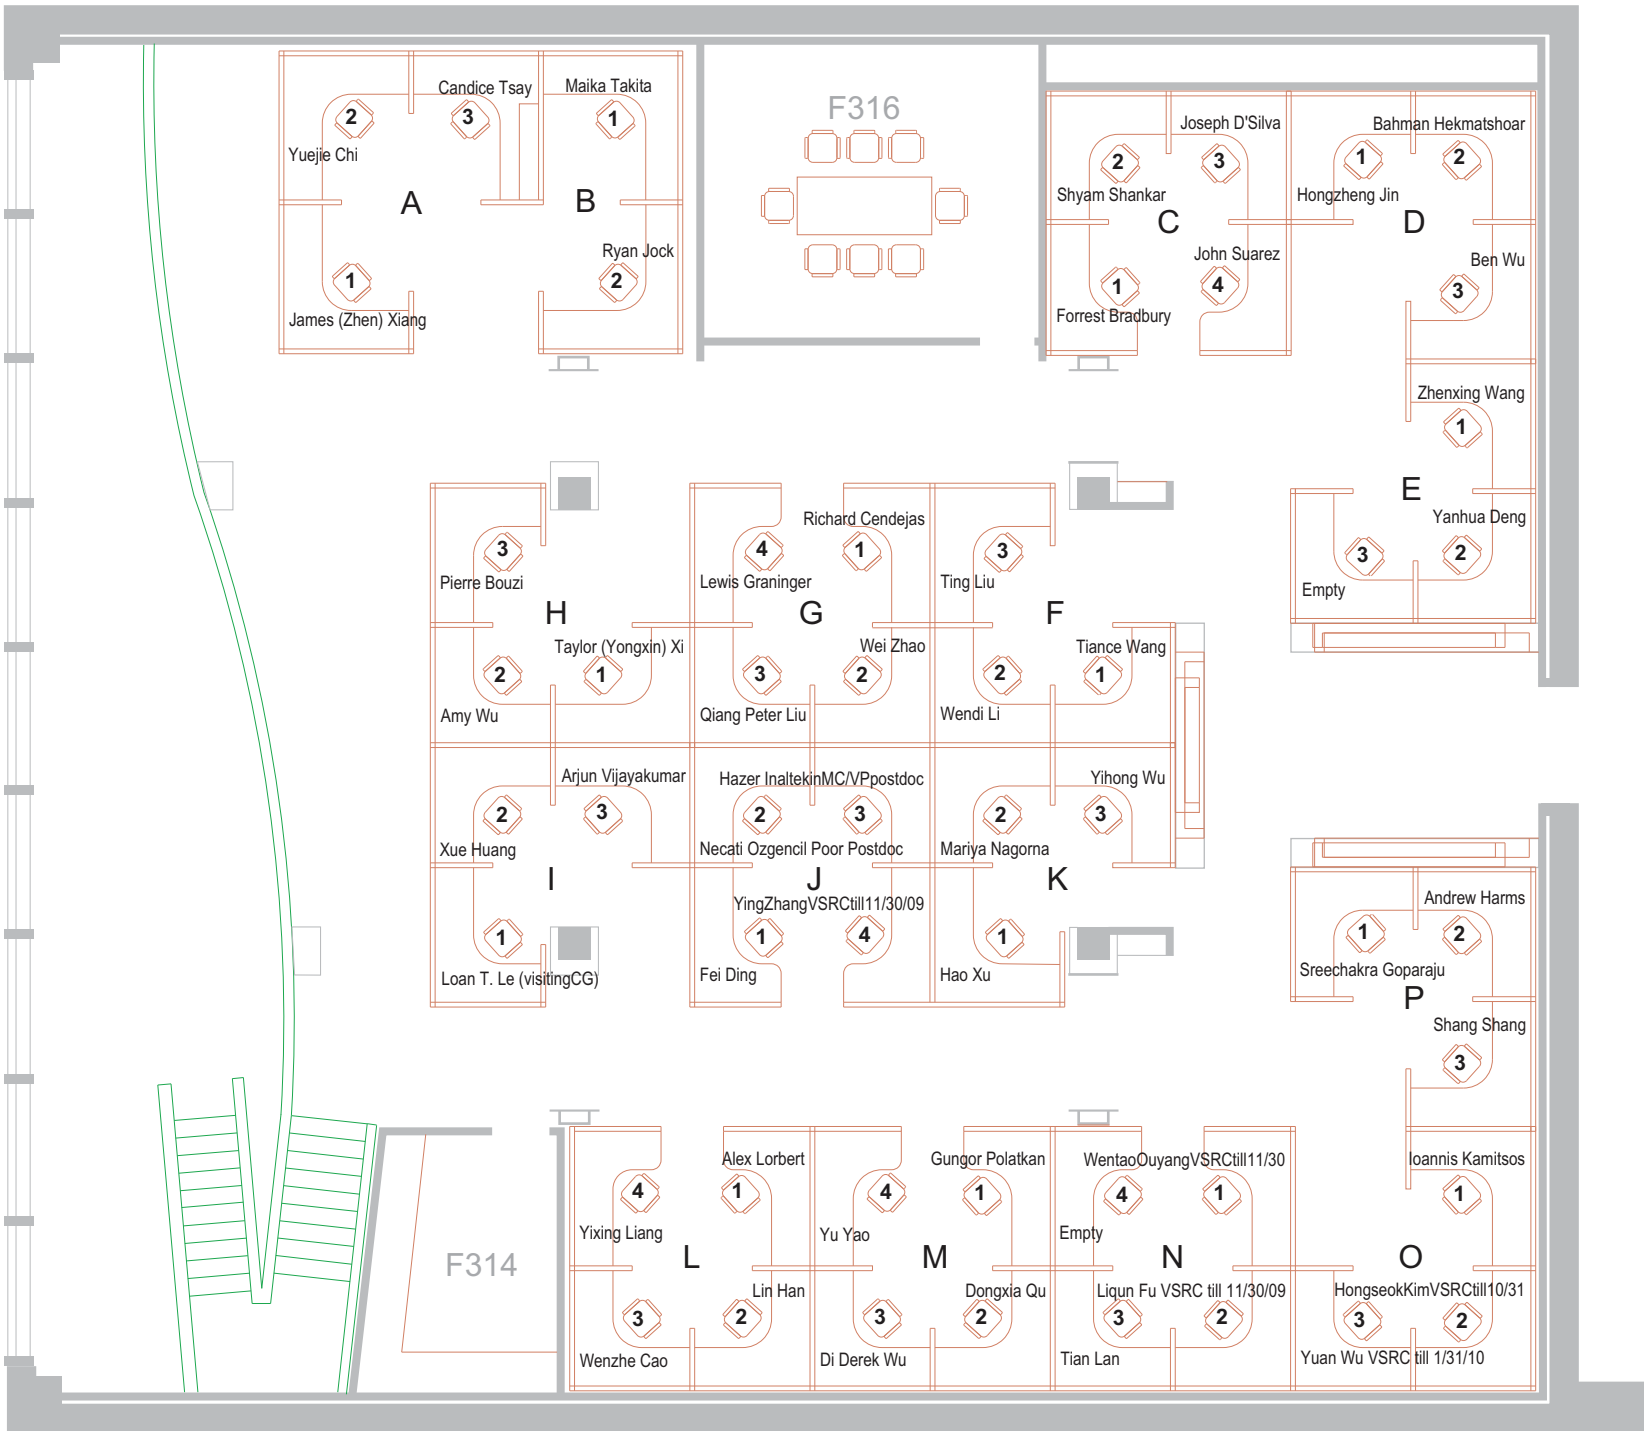

Door

Room B227

David Champagne	1
Empty	2

Empty	Empty	1
Zhenghong Wang	Jakub Szefer	2

Room B229

Sunha Ahn	3
Jeff Dwoskin	4

Lobby

Door

25 Jiun-Yun Li	26 Chiao-Ti Huang
27 MAE	28 MAE

29 MAE	30 MAE
33 MAE	34 MAE

35

36

MAE Faculty Lounge

desk assignments

F2

desk assignments